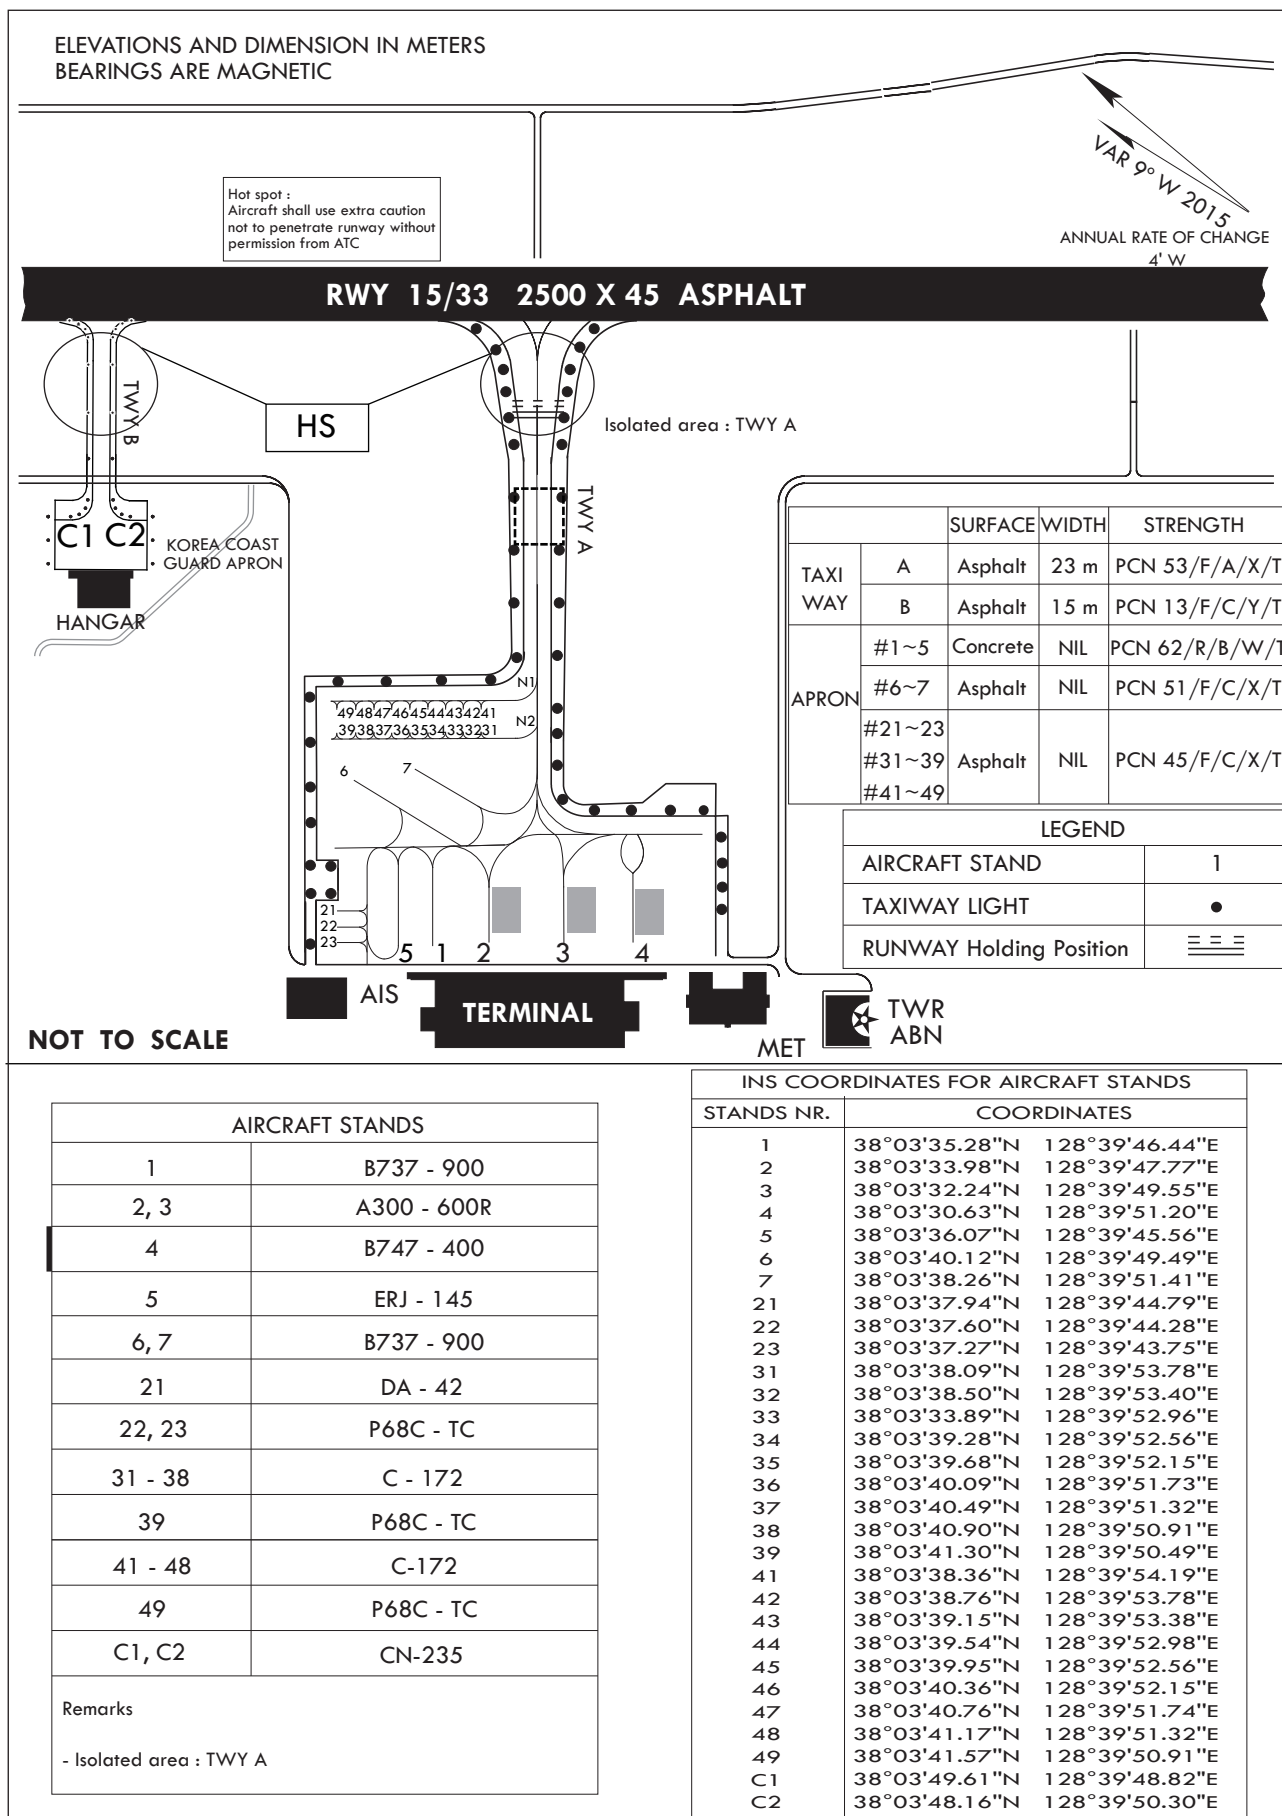

AIRCRAFT PARKING/  
DOCKING CHART - ICAO

APRON ELEV  
73.4 m

TWR 118.85  
GND 123.15

YANGYANG/Yangyang INTL

Change : Information of ACFT stand NR. 4 and taxiway and apron surface.